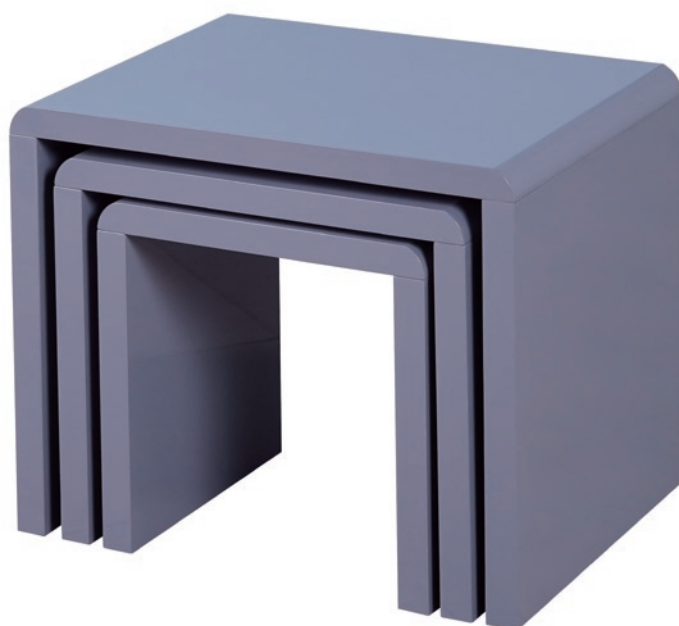

Item no: **NT-070**

Description: Nest of Tables

Size: L: 55 W: 40 H:48cm

L:45 W:35 H:43cm

L:36 W:30 H:39cm

Colour: Grey