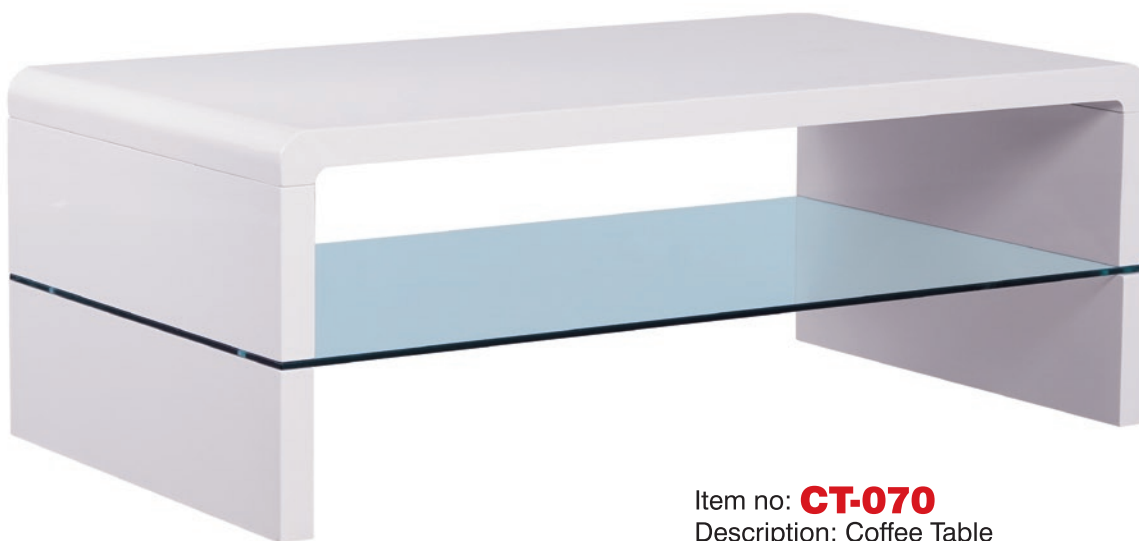

Item no: **CT-070**
Description: Coffee Table
Size: L: 110 W: 60 H: 40cm
Colour: White