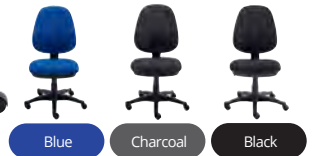

FINISHES

CODE	SEAT DIMENSIONS	BACK DIMENSIONS	PRICE
CH0001	(d) 430 x (w) 490 x (h) 455-570	(w) 450 x (h) 480	£0.00
CH0001 + AC0001FA	(d) 430 x (w) 490 x (h) 455-570	(w) 450 x (h) 480	£0.00
CH0001 + AC0002AA	(d) 430 x (w) 490 x (h) 455-570	(w) 450 x (h) 480	£0.00