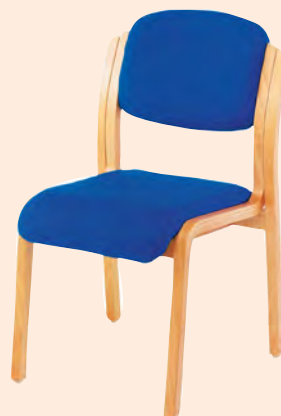

SIDE CHAIR
CH0705